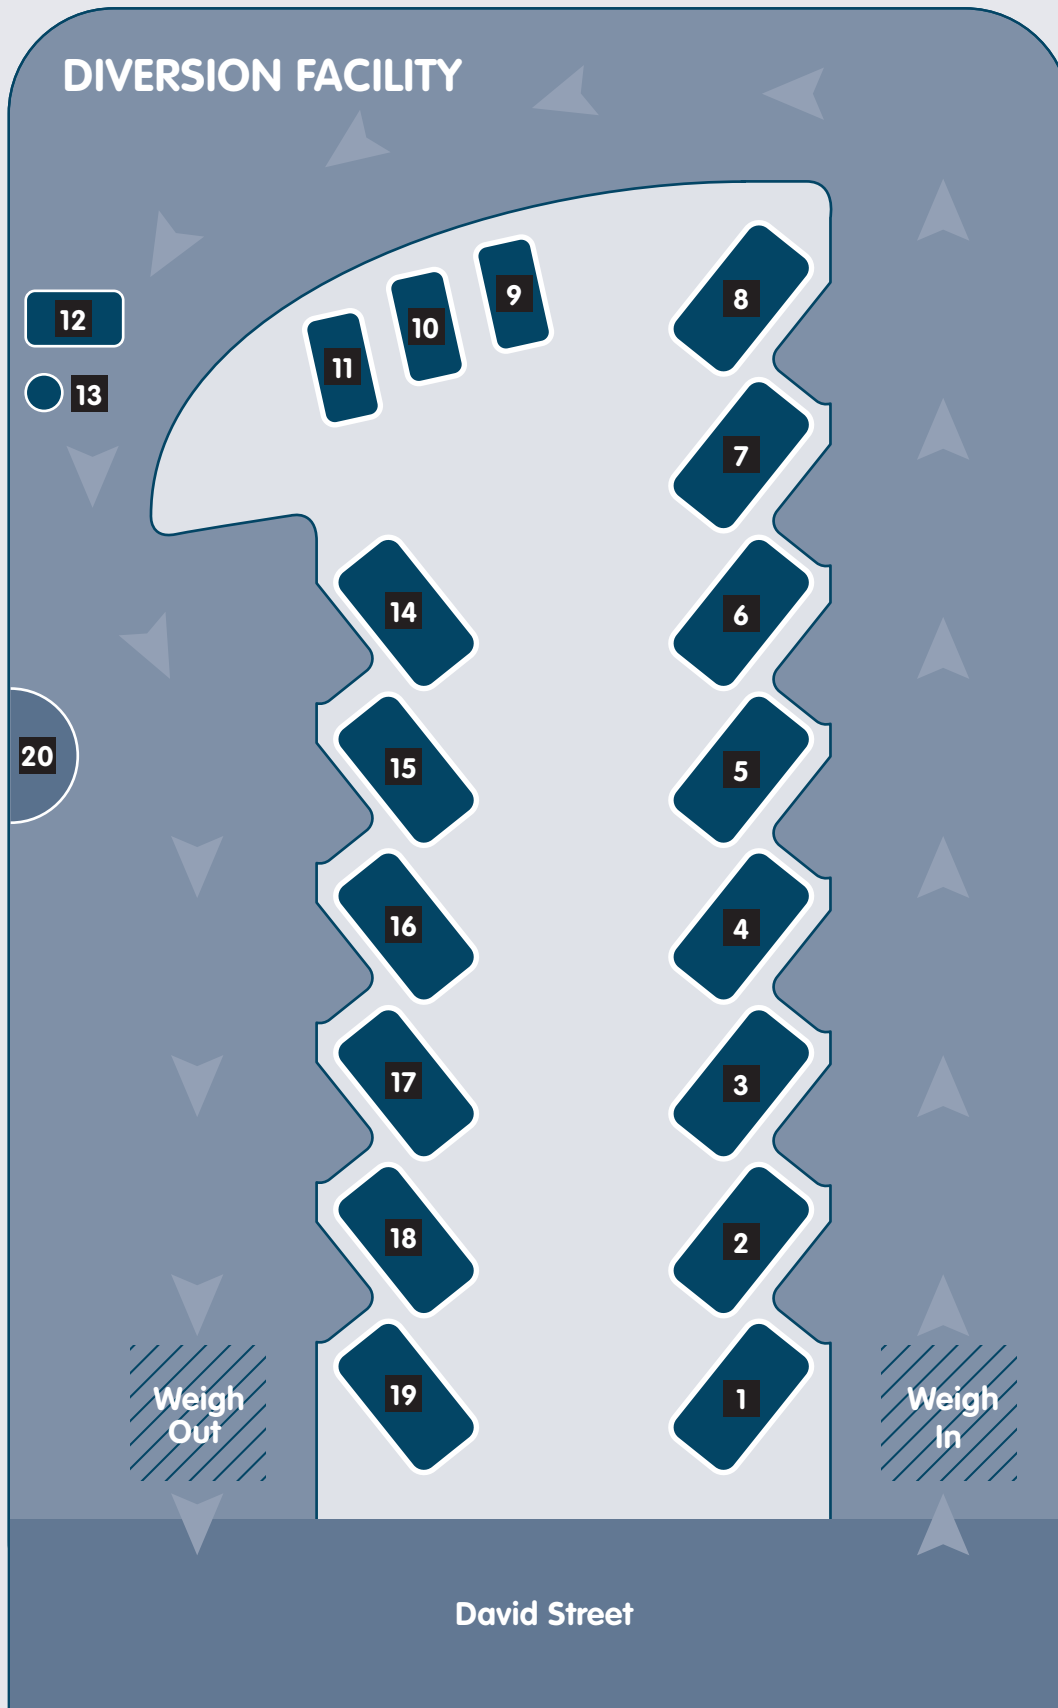

DIVERSION FACILITY

- 1**  RIGID PLASTICS
- 2**  CARDBOARD
- 3**  GARBAGE
- 4**  WOOD
- 5**  OVERSIZED & CARPET
- 6**  DRYWALL
- 7**  STEEL
- 8**  MATTRESSES
- 9**  NEWSPAPER
- 10**  MIXED PAPER
- 11**  OFFICE PAPER
- 12**  PAINT
- 13**  FLUORESCENT TUBES
- 14**  GARBAGE
- 15**  WOOD
- 16**  DRYWALL
- 17**  YARD & GARDEN
- 18**  GLASS
- 19**  STEEL
- 20**  NON-FERROUS METALS

524 David Street
Victoria BC

Phone 250-386-4342
ellicecycle.com

Summer (Jun 15 – Oct 15)

Hours of Operation

Mon – Fri: 7:30 am – 6:00 pm

Sat: 8:30 am – 6:00 pm

Sun: 8:30 am – 5:00 pm

Winter (Oct 16 – Jun 14)

Hours of Operation

Mon – Fri: 7:30 am – 5:00 pm

Sat – Sun: 8:30 am – 5:00 pm